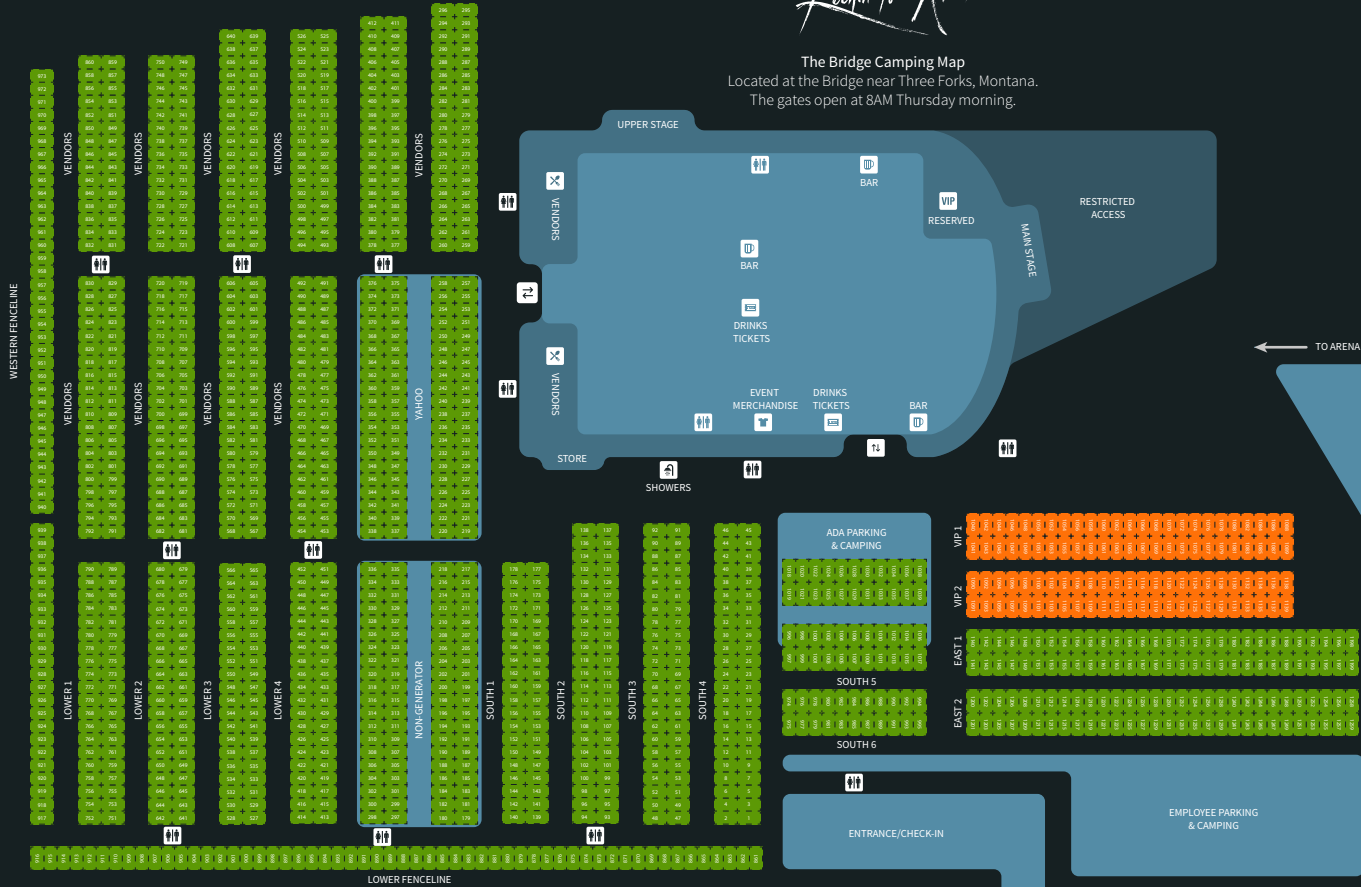

### CAMPGROUND 1

The Bridge Camping Map  
Located at the Bridge near Three Forks, Montana.  
The gates open at 8AM Thursday morning.

< BUTTE - LEWIS & CLARK CAVERNS - CARDWELL

HIGHWAY 2